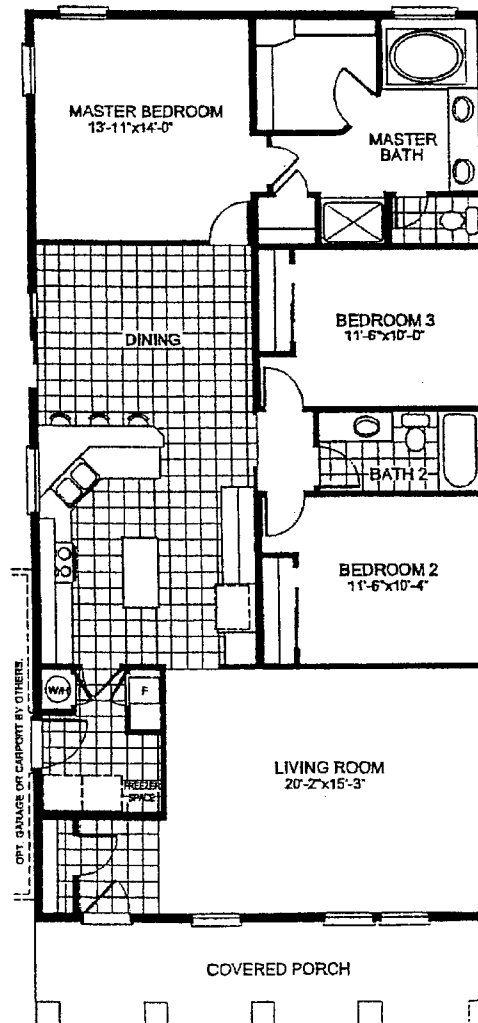

THE WILMINGTON

1,682 Sq. Ft., 3 Bedrooms, 2 Baths, 29'4" x 64' Buildable Area

Copyright © 2004 by Discovery Custom Homes. All Rights Reserved.

Because Discovery Custom Homes has a continuous product updating and improvement process, prices, plans, dimensions, features, materials, specifications and availability are subject to change without notice or obligation. Please refer to working drawings for actual dimensions. Renderings and floor plans are artist's depictions only and may vary from the completed home. Square footage calculations and room dimensions are approximate subject to industry standards.