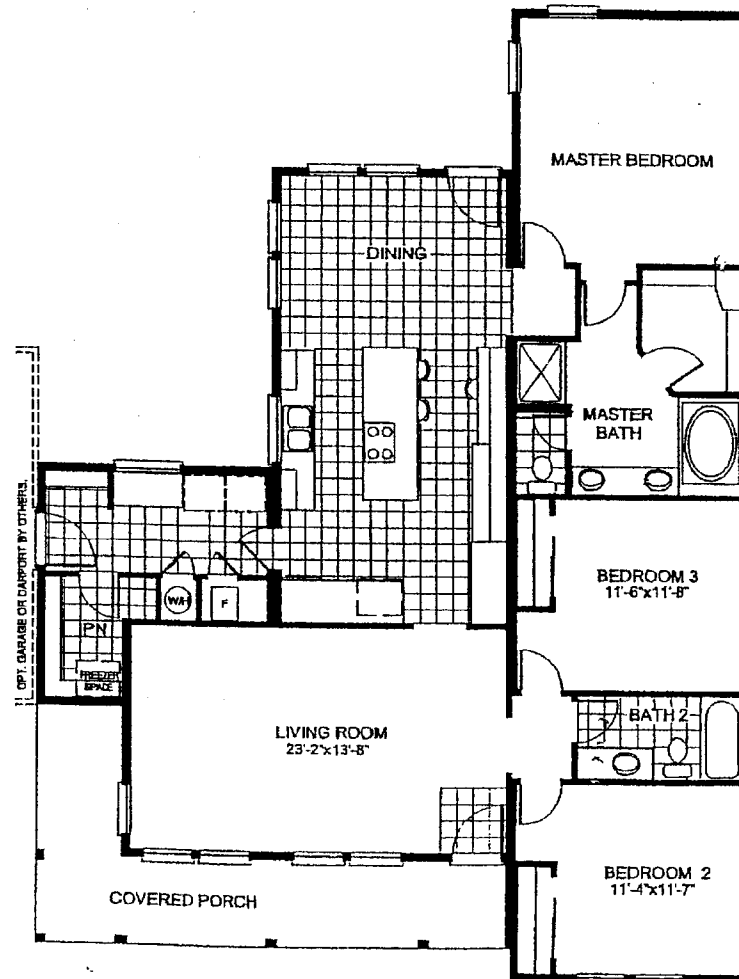

THE BUCKEYE

1,809 Sq. Ft., 3 Bedrooms, 2 Baths, 44' x 60' Buildable Area

Copyright © 2004 by Discovery Custom Homes. All Rights Reserved.

Because Discovery Custom Homes has a continuous product updating and improvement process, prices, plans, dimensions, features, materials, specifications and availability are subject to change without notice or obligation. Please refer to working drawings for actual dimensions. Renderings and floor plans are artist's depictions only and may vary from the completed home. Square footage calculations and room dimensions are approximate, subject to industry standards.