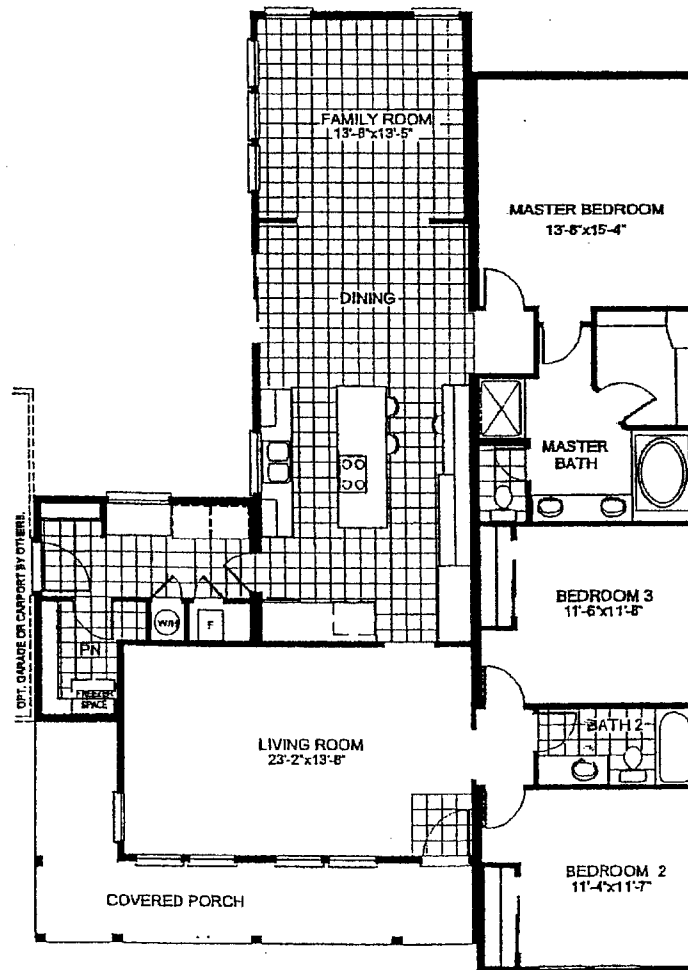

THE BUCKEYE

WITH FAMILY ROOM

2,015 Sq. Ft., 3 Bedrooms, 2 Baths, 44' x 64' Buildable Area

Copyright © 2004 by Discovery Custom Homes. All Rights Reserved.